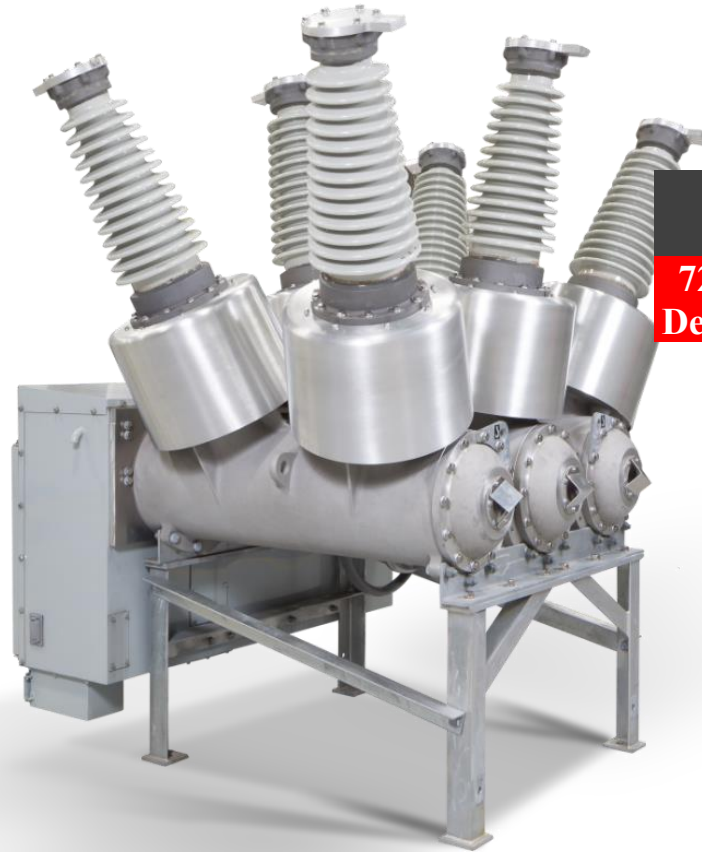

**“Once you go Air... SF6 just can't Compare”**

**HSV 72.5**

**72.5kV | 31.5-40kA | 2000A-3000A  
Dead Tank Vacuum Circuit Breaker**

Proposal Information

- Inquiry No. Email 10/16/19
- 72.5kV Vacuum Circuit Breaker  
RTHO - Hidromaule
- HTDS Quote # SQ17170
- Date: October 30, 2019